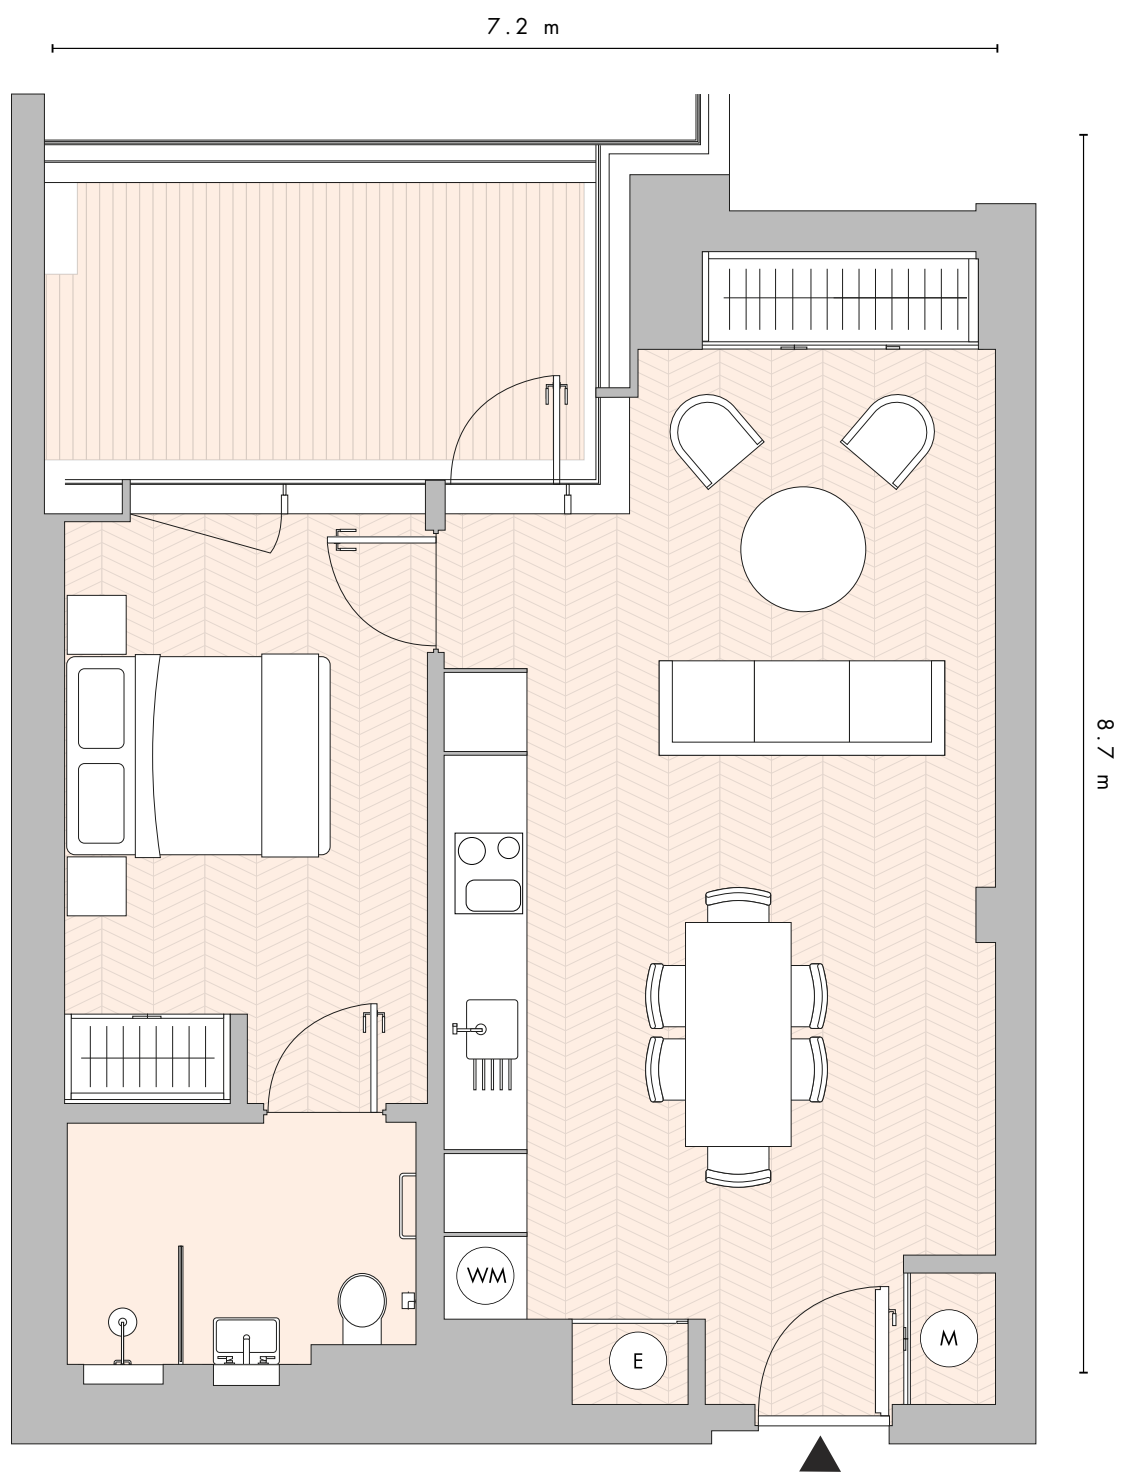

**INTERNAL** 576sq ft / 54sq m  
**TERRACE** 109sq ft / 10.1sq m

River Thames

- (E) Electrical Cupboard
- (M) Mechanical Cupboard
- (WM) Washing Machine