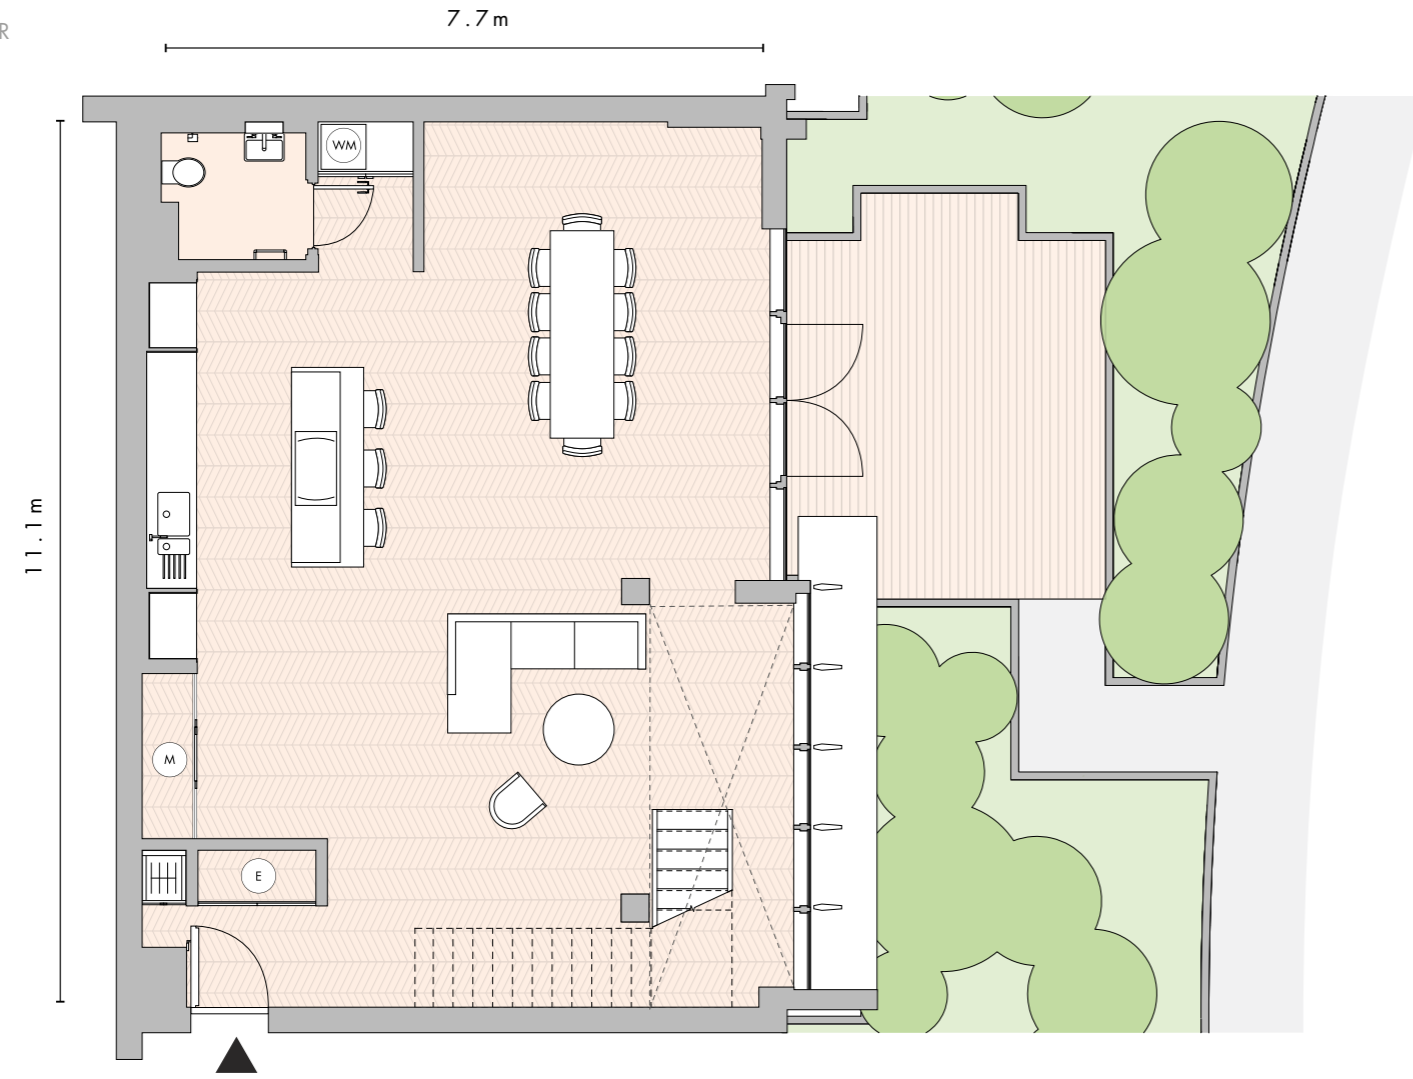

**INTERNAL** 2,605sq ft / 242sq m

**TERRACES** 605sq ft / 56.2sq m

LOWER FLOOR

**ROOF TERRACE** 1,253sq ft / 116.4sq m

UPPER FLOOR

ROOF TERRACE

River Thames

- E Electrical Cupboard
- M Mechanical Cupboard
- WM Washing Machine

River Thames

- E Electrical Cupboard
- M Mechanical Cupboard
- WM Washing Machine