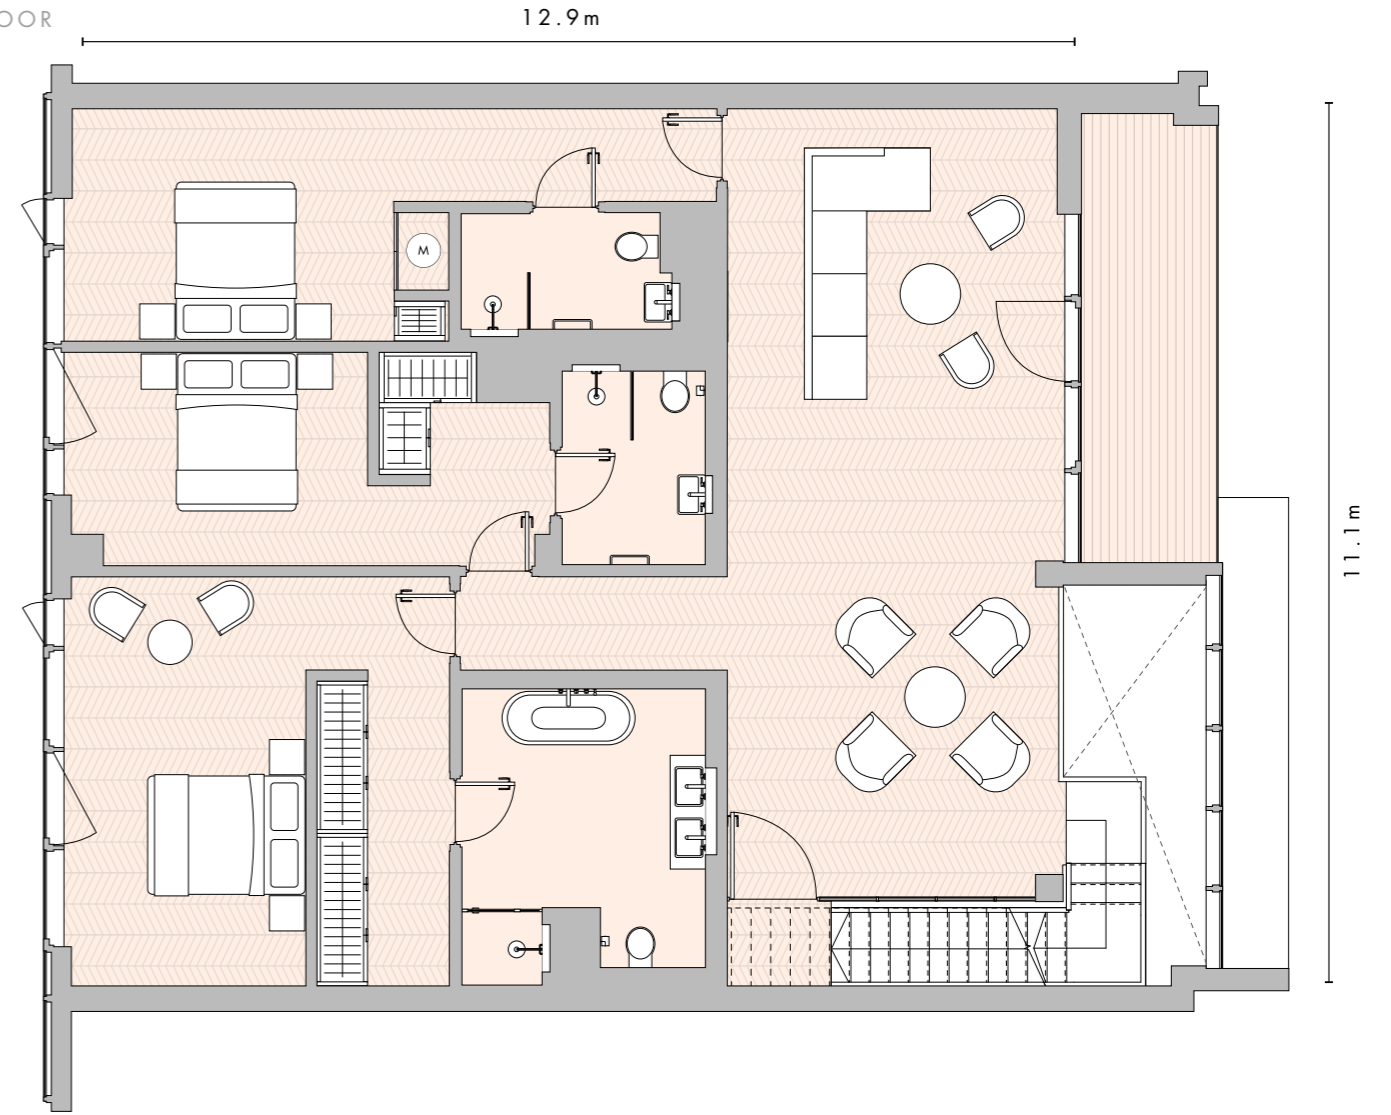

**INTERNAL** 2,605sq ft / 242sq m

**TERRACES** 605sq ft / 56.2sq m

LOWER FLOOR

**ROOF TERRACE** 1,253sq ft / 116.4sq m

UPPER FLOOR

ROOF TERRACE

River Thames

- E Electrical Cupboard
- M Mechanical Cupboard
- WM Washing Machine

River Thames

- E Electrical Cupboard
- M Mechanical Cupboard
- WM Washing Machine