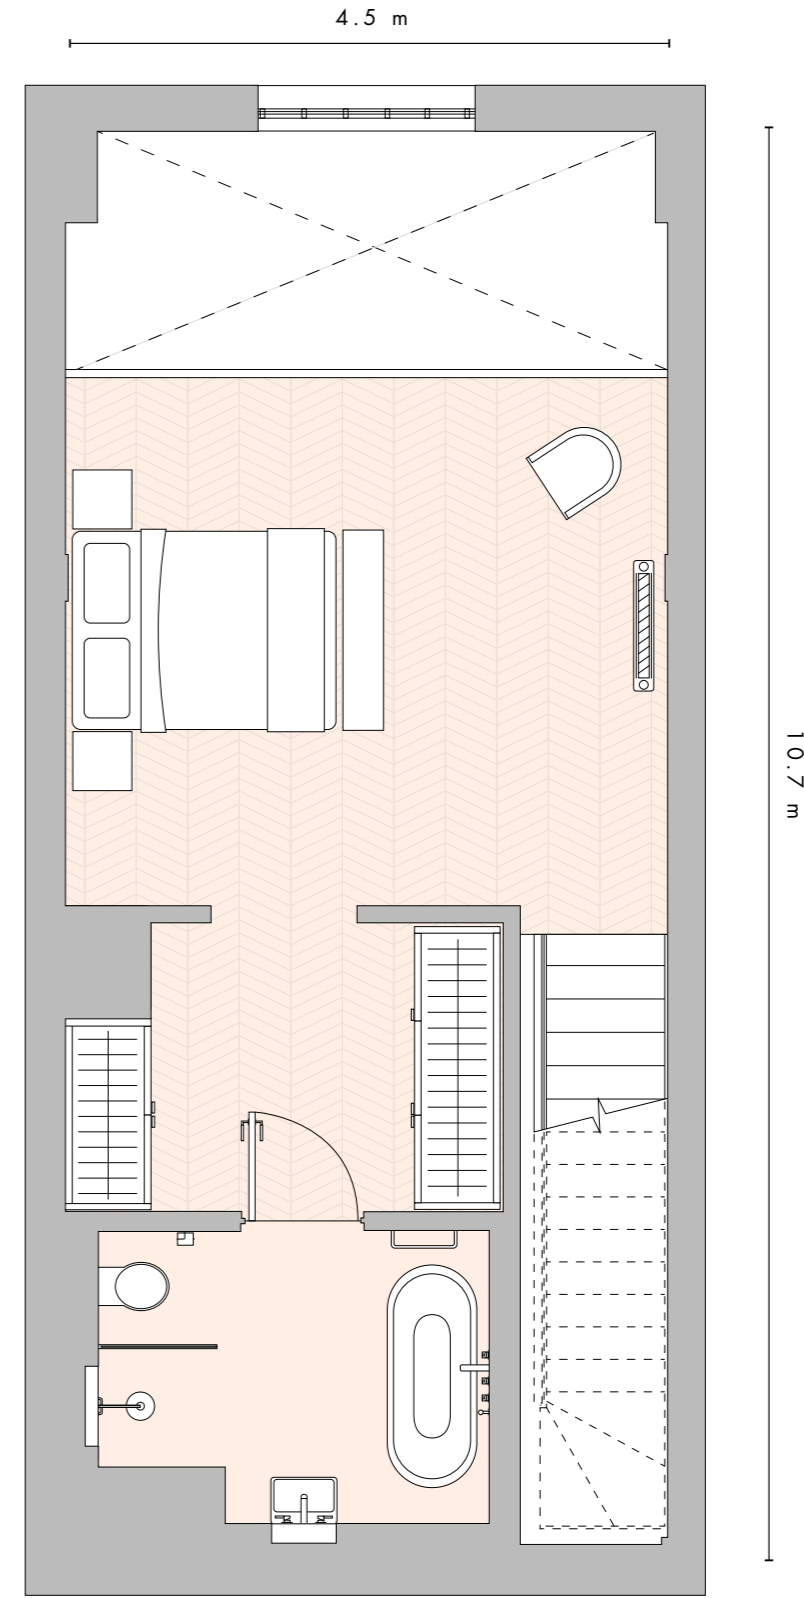

INTERNAL 962sq ft / 89sq m

LOWER FLOOR

River Thames

- (E) Electrical Cupboard
- (M) Mechanical Cupboard
- (WM) Washing Machine

UPPER FLOOR

River Thames

- (E) Electrical Cupboard
- (M) Mechanical Cupboard
- (WM) Washing Machine