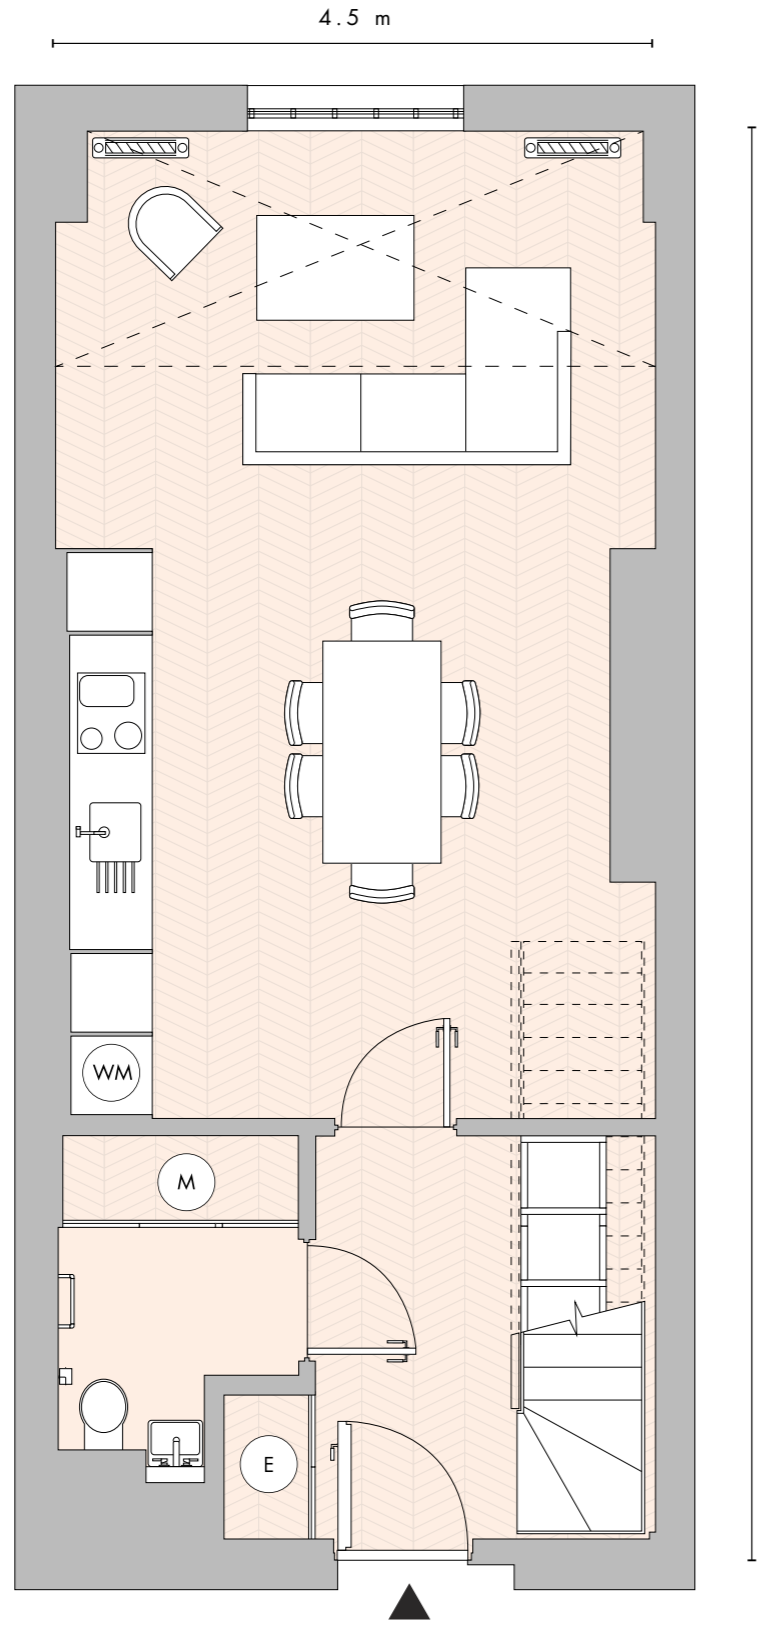

INTERNAL 962sq ft / 89sq m

LOWER FLOOR

River Thames

- (E) Electrical Cupboard
- (M) Mechanical Cupboard
- (WM) Washing Machine

UPPER FLOOR

River Thames

- (E) Electrical Cupboard
- (M) Mechanical Cupboard
- (WM) Washing Machine